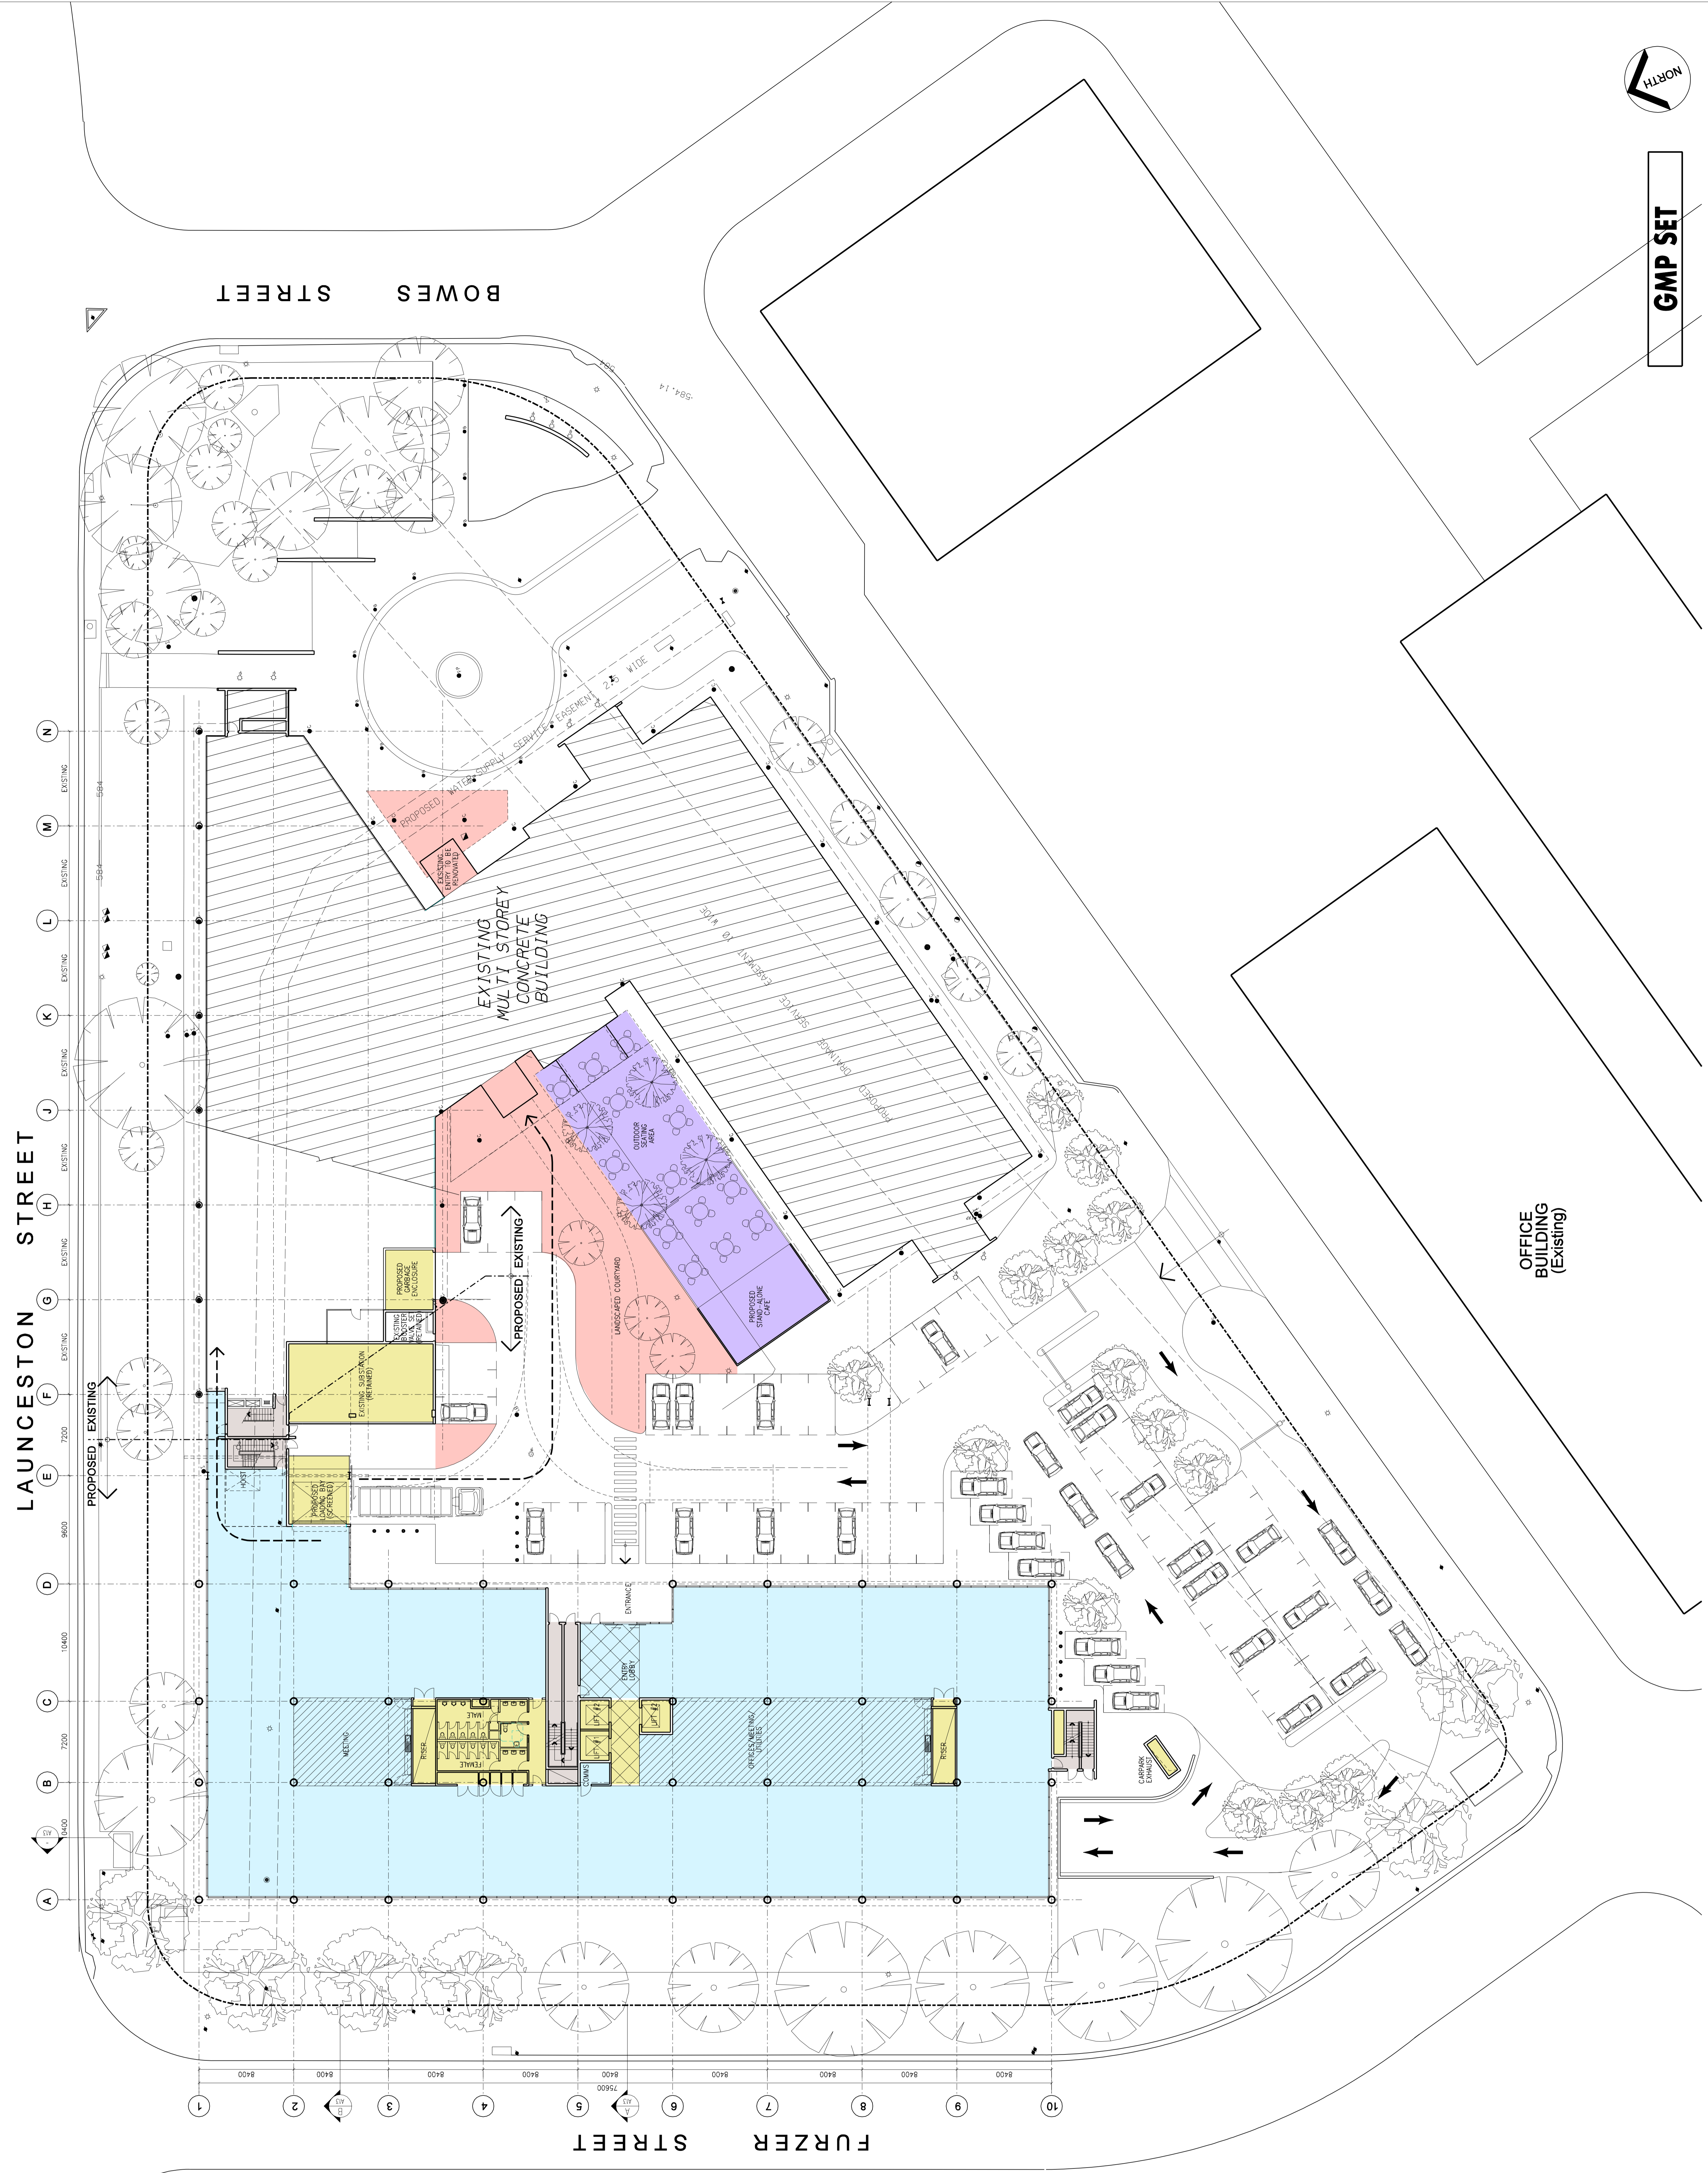

WODEN
TRADEMEN'S
UNION
CLUB BUILDING
(Existing)

GMP SET